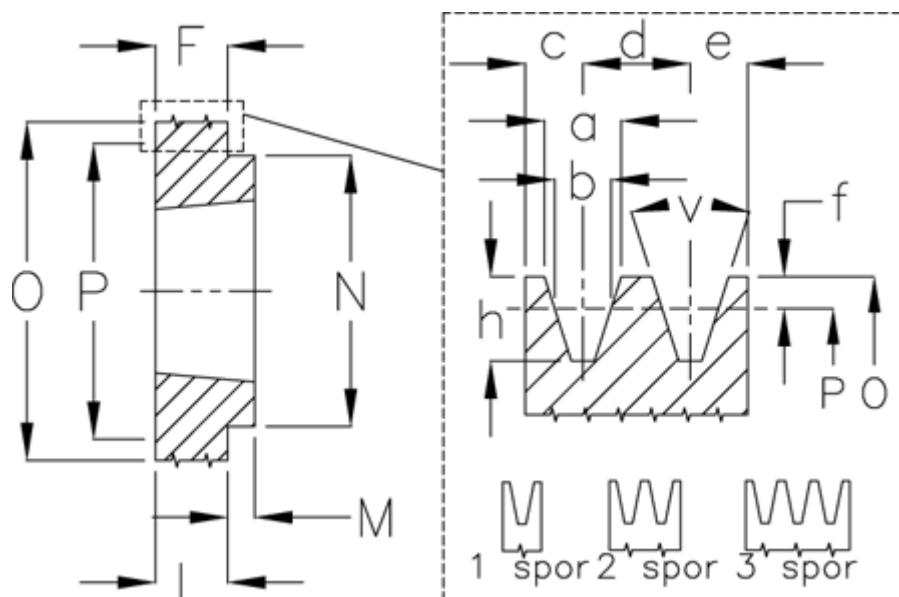

Article number: 604113014001

Description: V-belt pulley SPZ 140/1 TL1610

## Measures

a	= 9.7	For bush	= 1610	P	= 140
b	= 8.5	h	= 11.0	Type	= SPZ
Bush $\zeta$ max	= 42	J	= -	v	= 38 grader
c	= 8.0	L	= 25		
d	= 12.0	m	= 9		
e	= 8.0	N	= 92		
f	= 2.0	Number of ribs	= 1		
F	= 16	O	= 144.0		